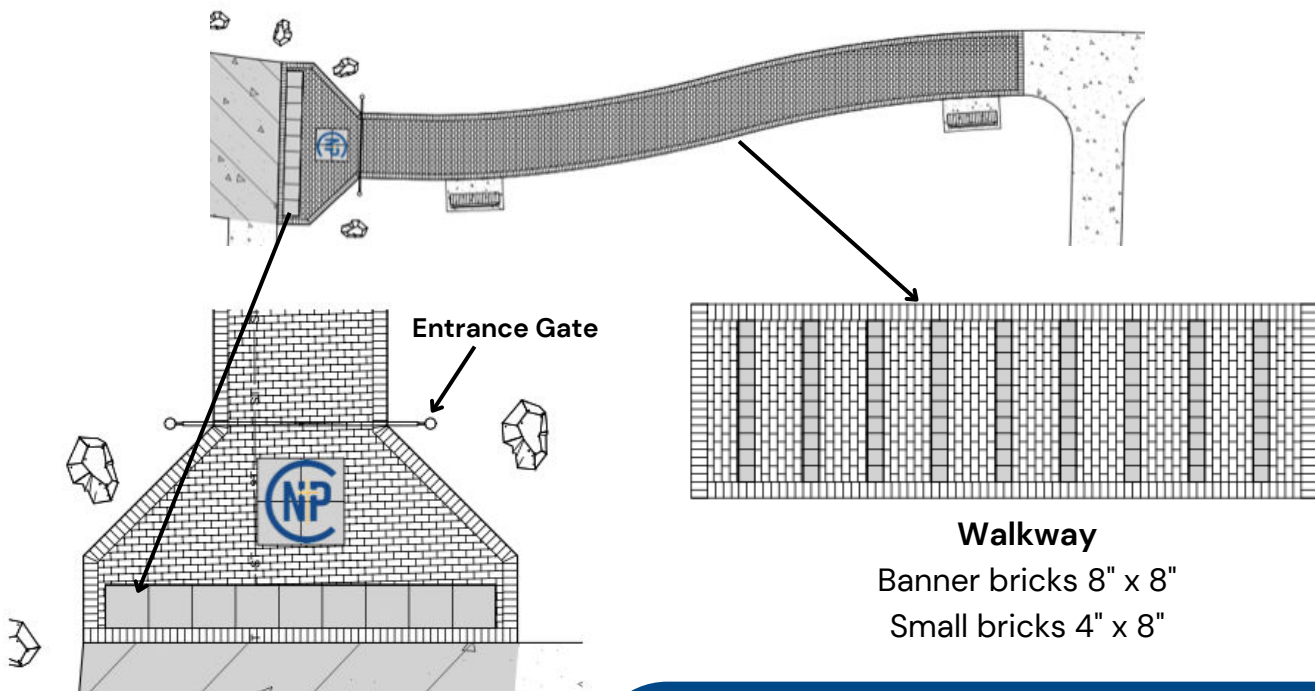

### **ETCH YOUR NAME IN NPC HISTORY**

Be a permanent part of the NorthPointe family! Purchase an engraved brick on the legacy walk located at the NorthPointe stadium. Parents can honor their children. Alumni, families and businesses will forever be recognized and honored.

#### **Entrance onto the path.**

Large pavers are 24" x 24"

Small bricks 4" x 8"

#### **Walkway**

Banner bricks 8" x 8"

Small bricks 4" x 8"

The legacy pathway leads to the stadium bleachers, located between the new field and building addition.  
**Your brick will be prominently displayed!**

4" x 8" – The 4 x 8 brick allows for 3 lines of text, 15 characters per line. \$250