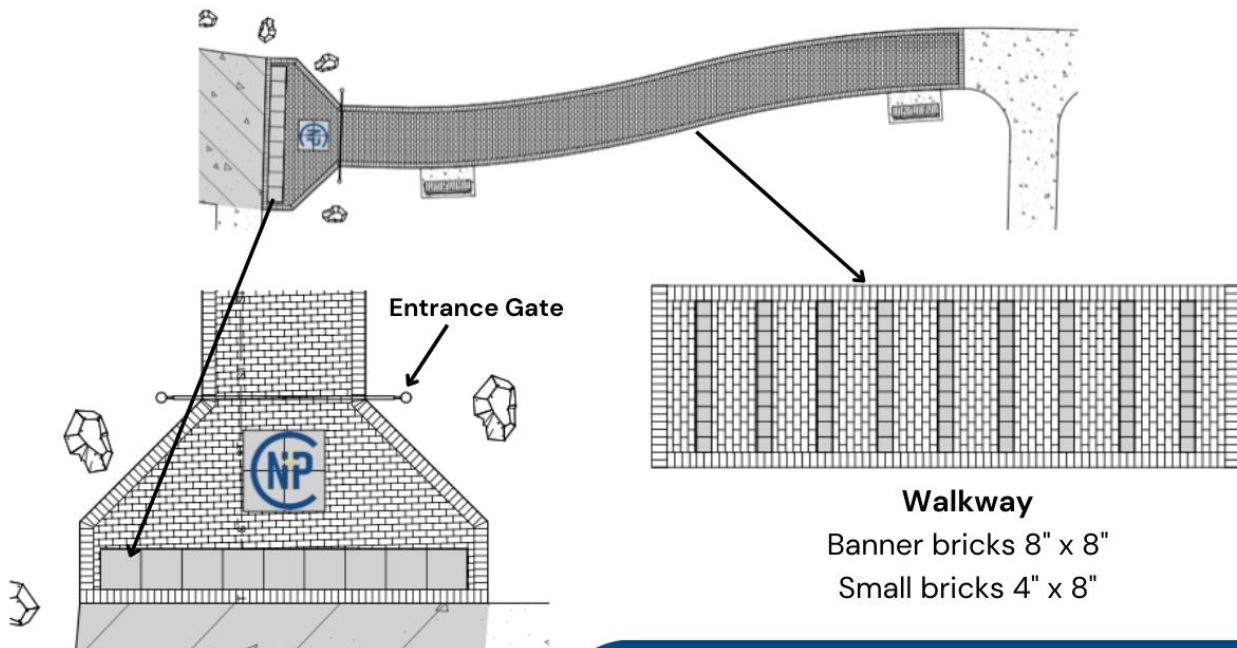

BUY A BRICK LEAVE A LEGACY

ETCH YOUR NAME IN NPC HISTORY

Be a permanent part of the NorthPointe family! Purchase an engraved brick on the legacy walk located at the NorthPointe stadium. Parents can honor their children for their achievements in academics, athletics and extracurricular activities. Alumni, families and businesses will forever be recognized and honored.

Entrance onto the path.

Large pavers are 24" x 24"

Small bricks 4" x 8"

Walkway

Banner bricks 8" x 8"

Small bricks 4" x 8"

The legacy pathway leads to the stadium bleachers, located between the new field and building addition.
Your brick will be prominently displayed!

HOW TO ORDER

INTRODUCTORY PRICING

24" x 24" – Limited quantity available! \$5,000

Please call 616.942.0363 for engraving options.

8" x 8" – This size allows for 6 lines, 15 characters per line. An insignia may be added to this brick at no additional charge (allow for 3 lines). \$500

See order form for details.

4" x 8" – The 4 x 8 brick allows for 3 lines of text, 15 characters per line. \$200

Click on the button below to order.

DON'T MISS OUT!

***Place your order by June 23rd to receive
the introductory pricing!***